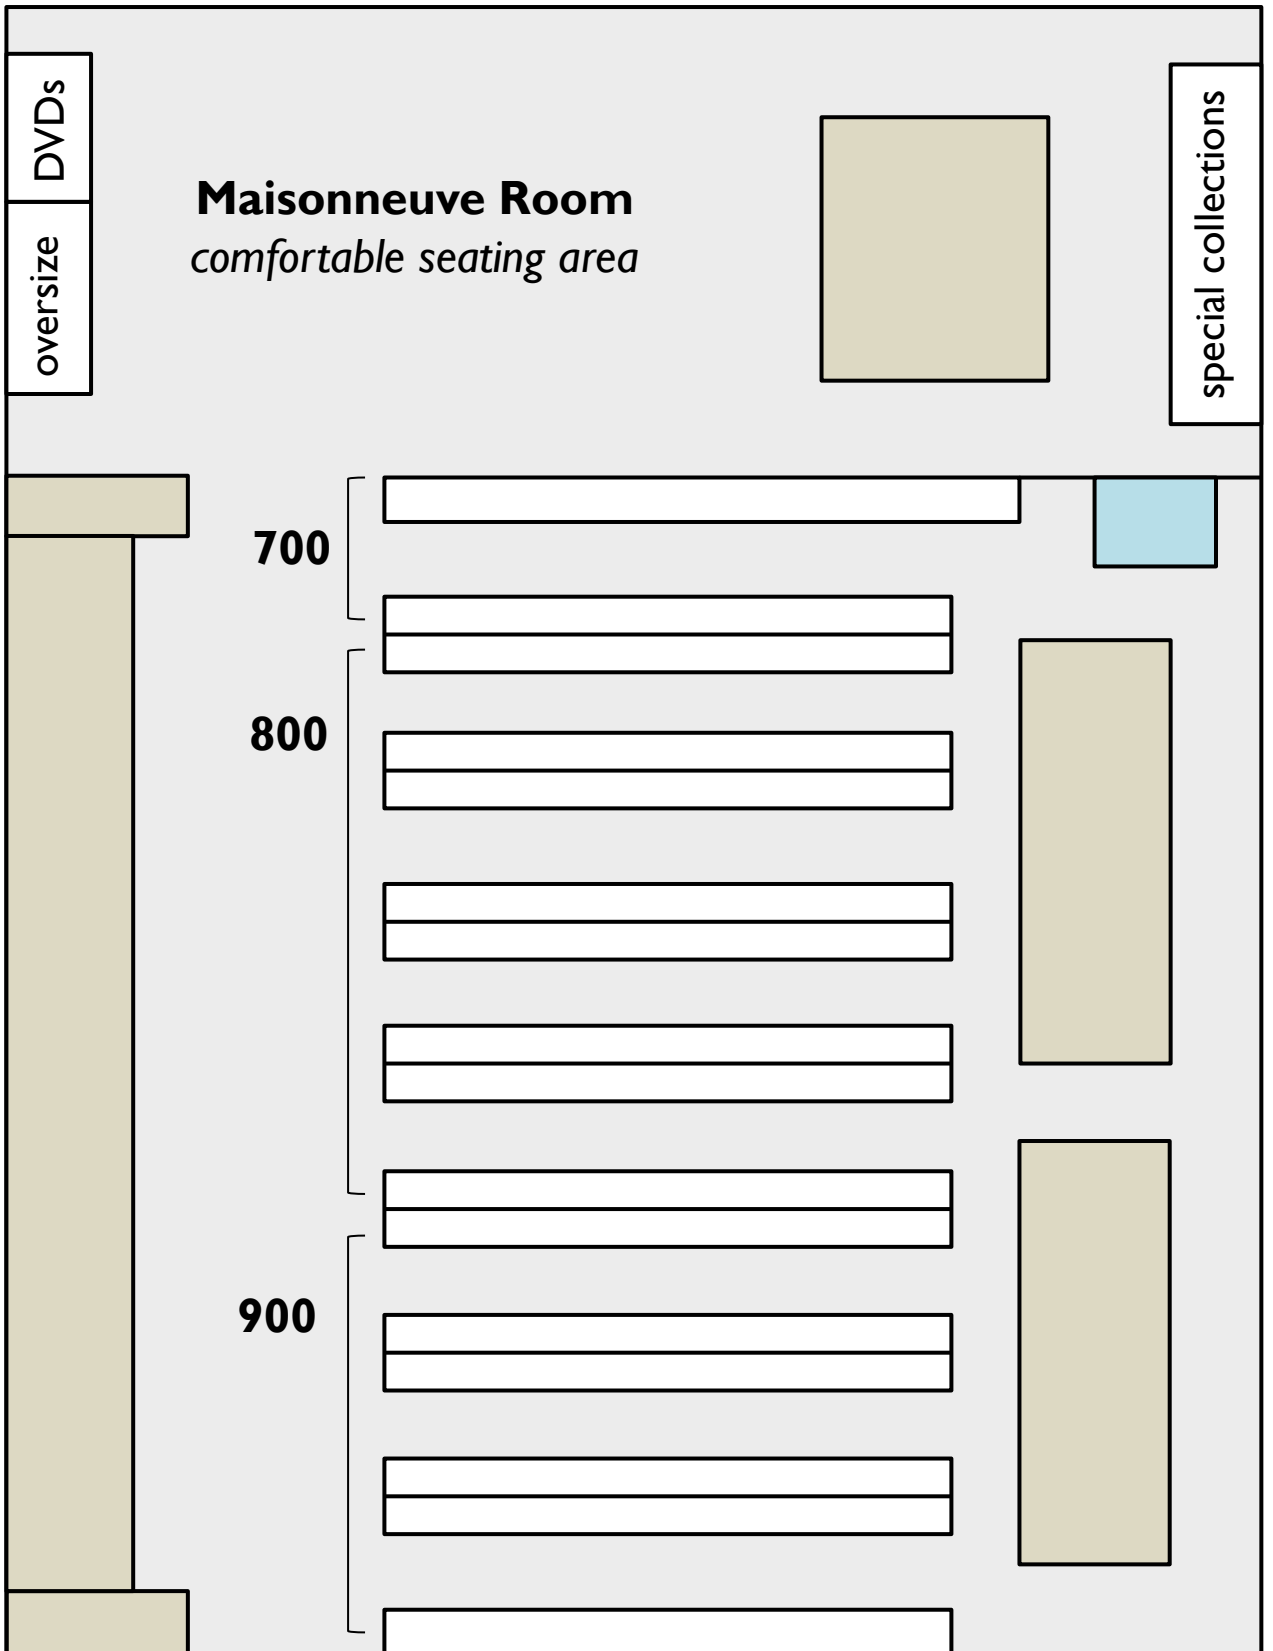

BEVIN LIBRARY FLOORPLAN

 : desks

 : height-adjustable desk

Classes 000-699 are shelved downstairs in the Bracken Library