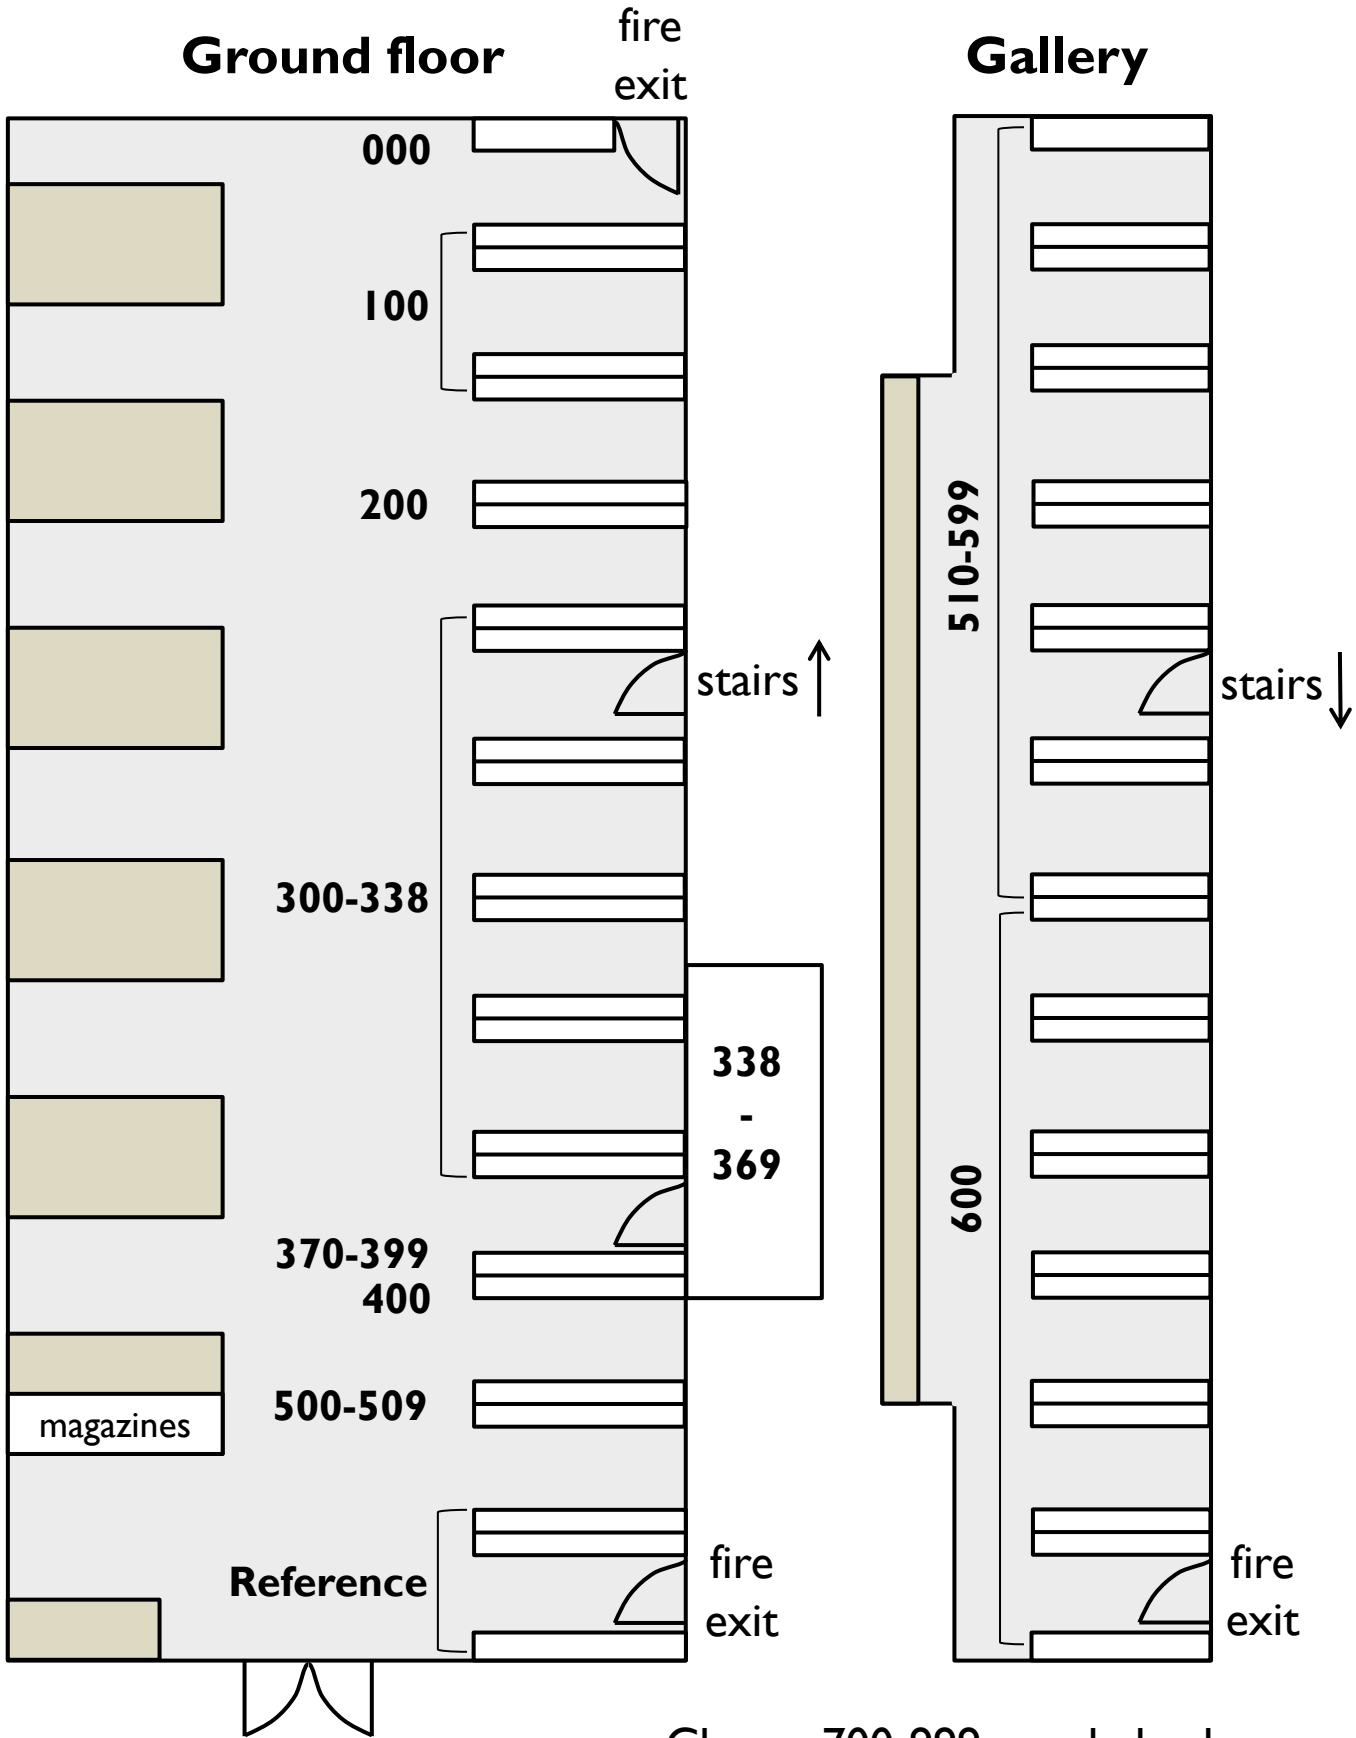

BRACKEN LIBRARY FLOORPLAN

Classes 700-999 are shelved upstairs in the Bevin Library