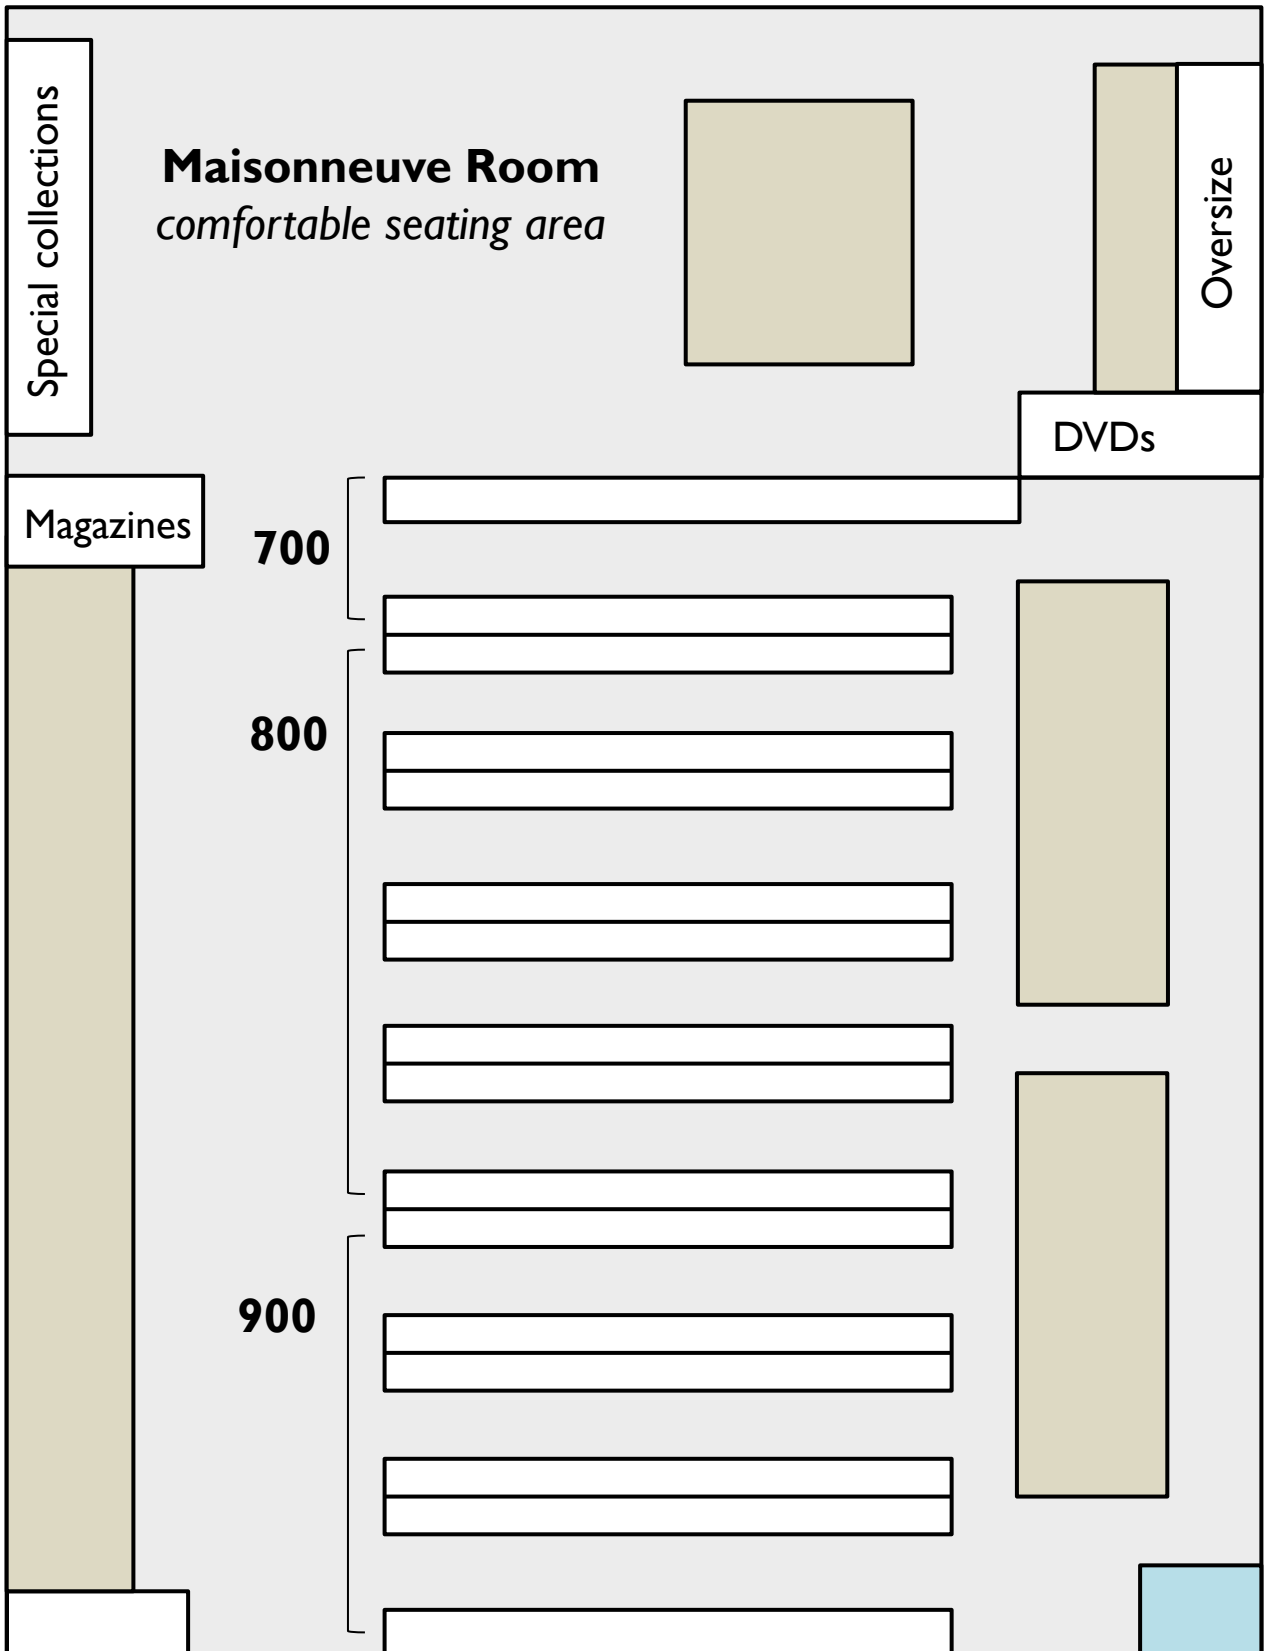

BEVIN LIBRARY FLOORPLAN

 : desks

 : height-adjustable desk

Classes 000-699 are shelved downstairs in the Bracken Library