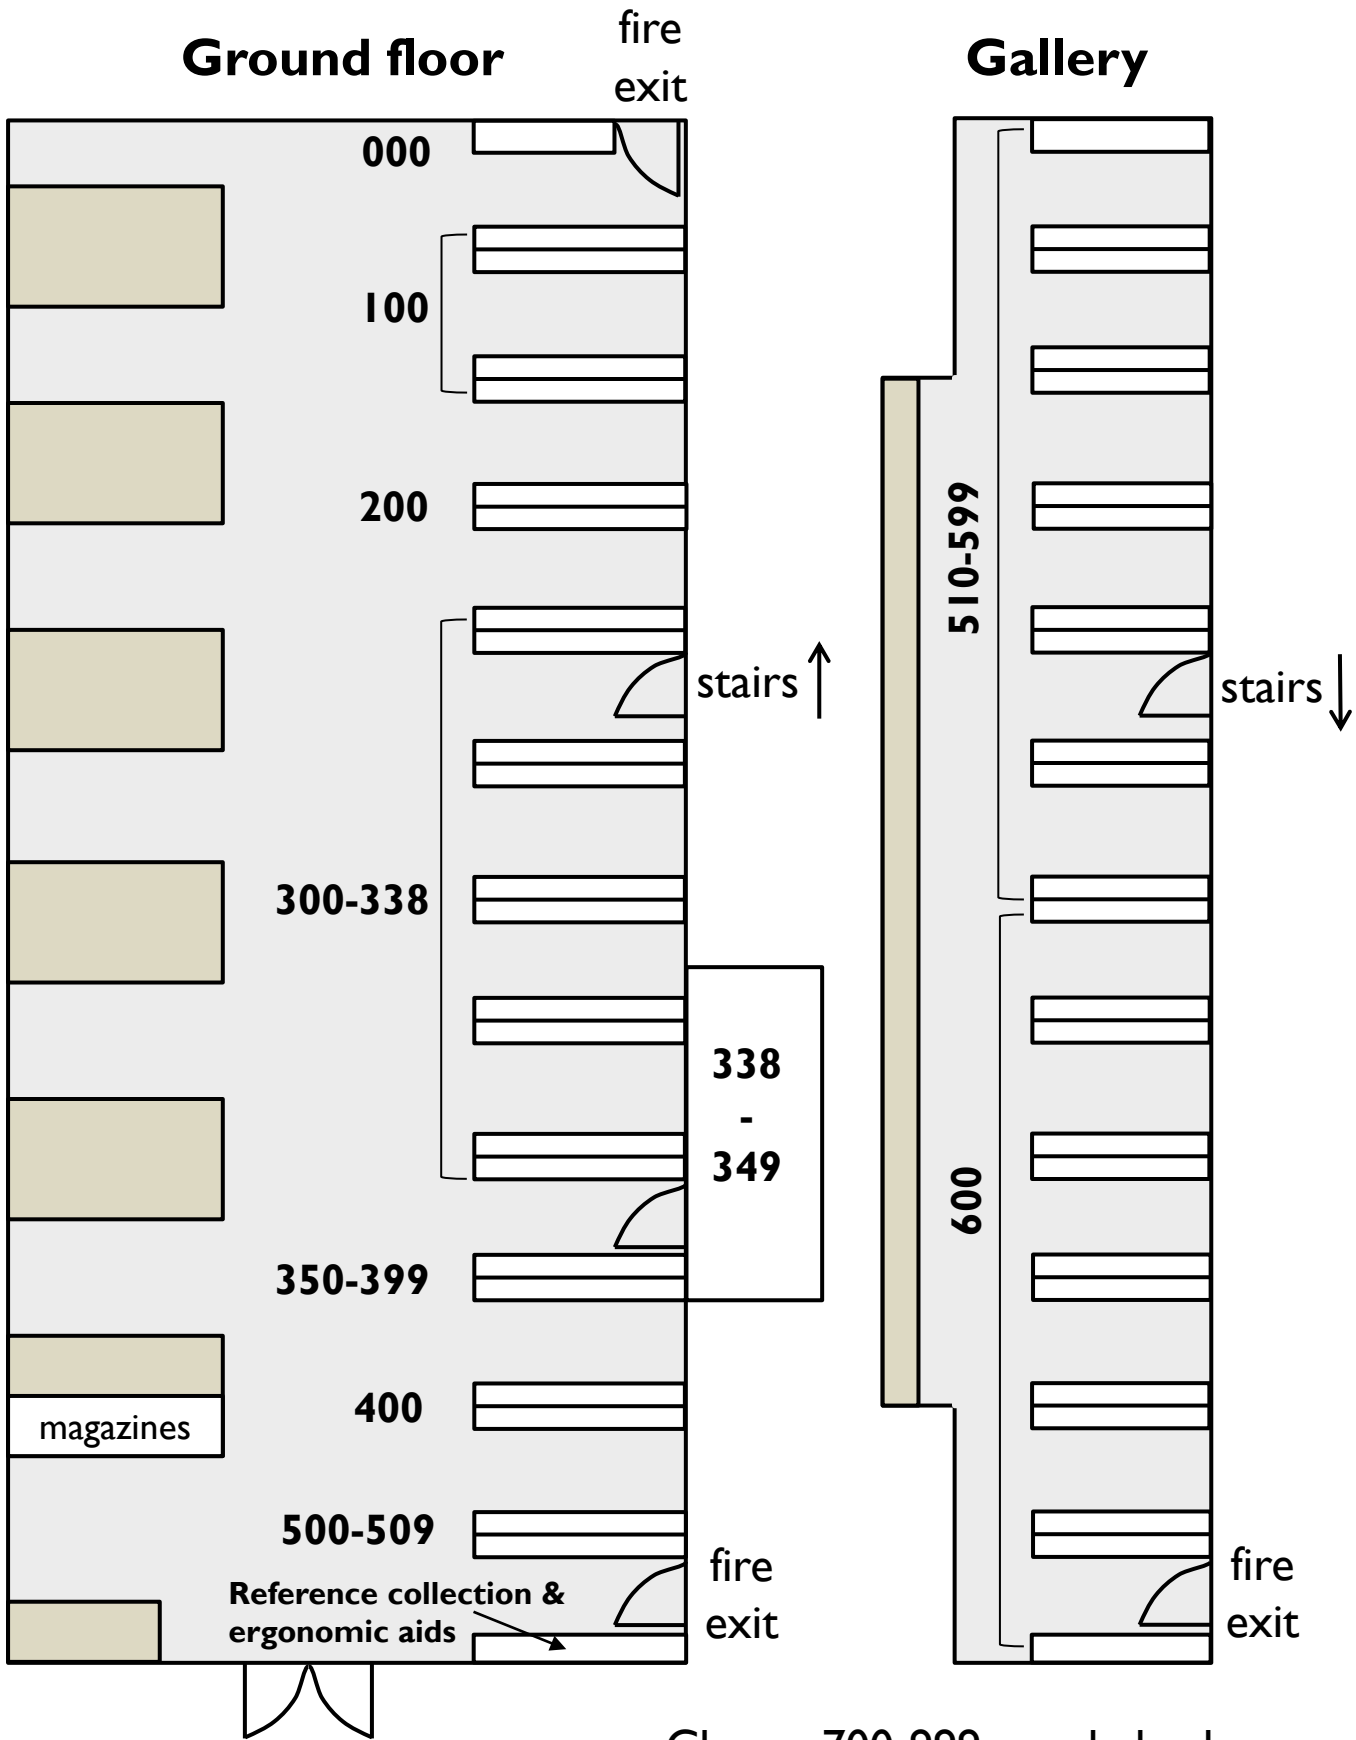

BRACKEN LIBRARY FLOORPLAN

Classes 700-999 are shelved upstairs in the Bevin Library