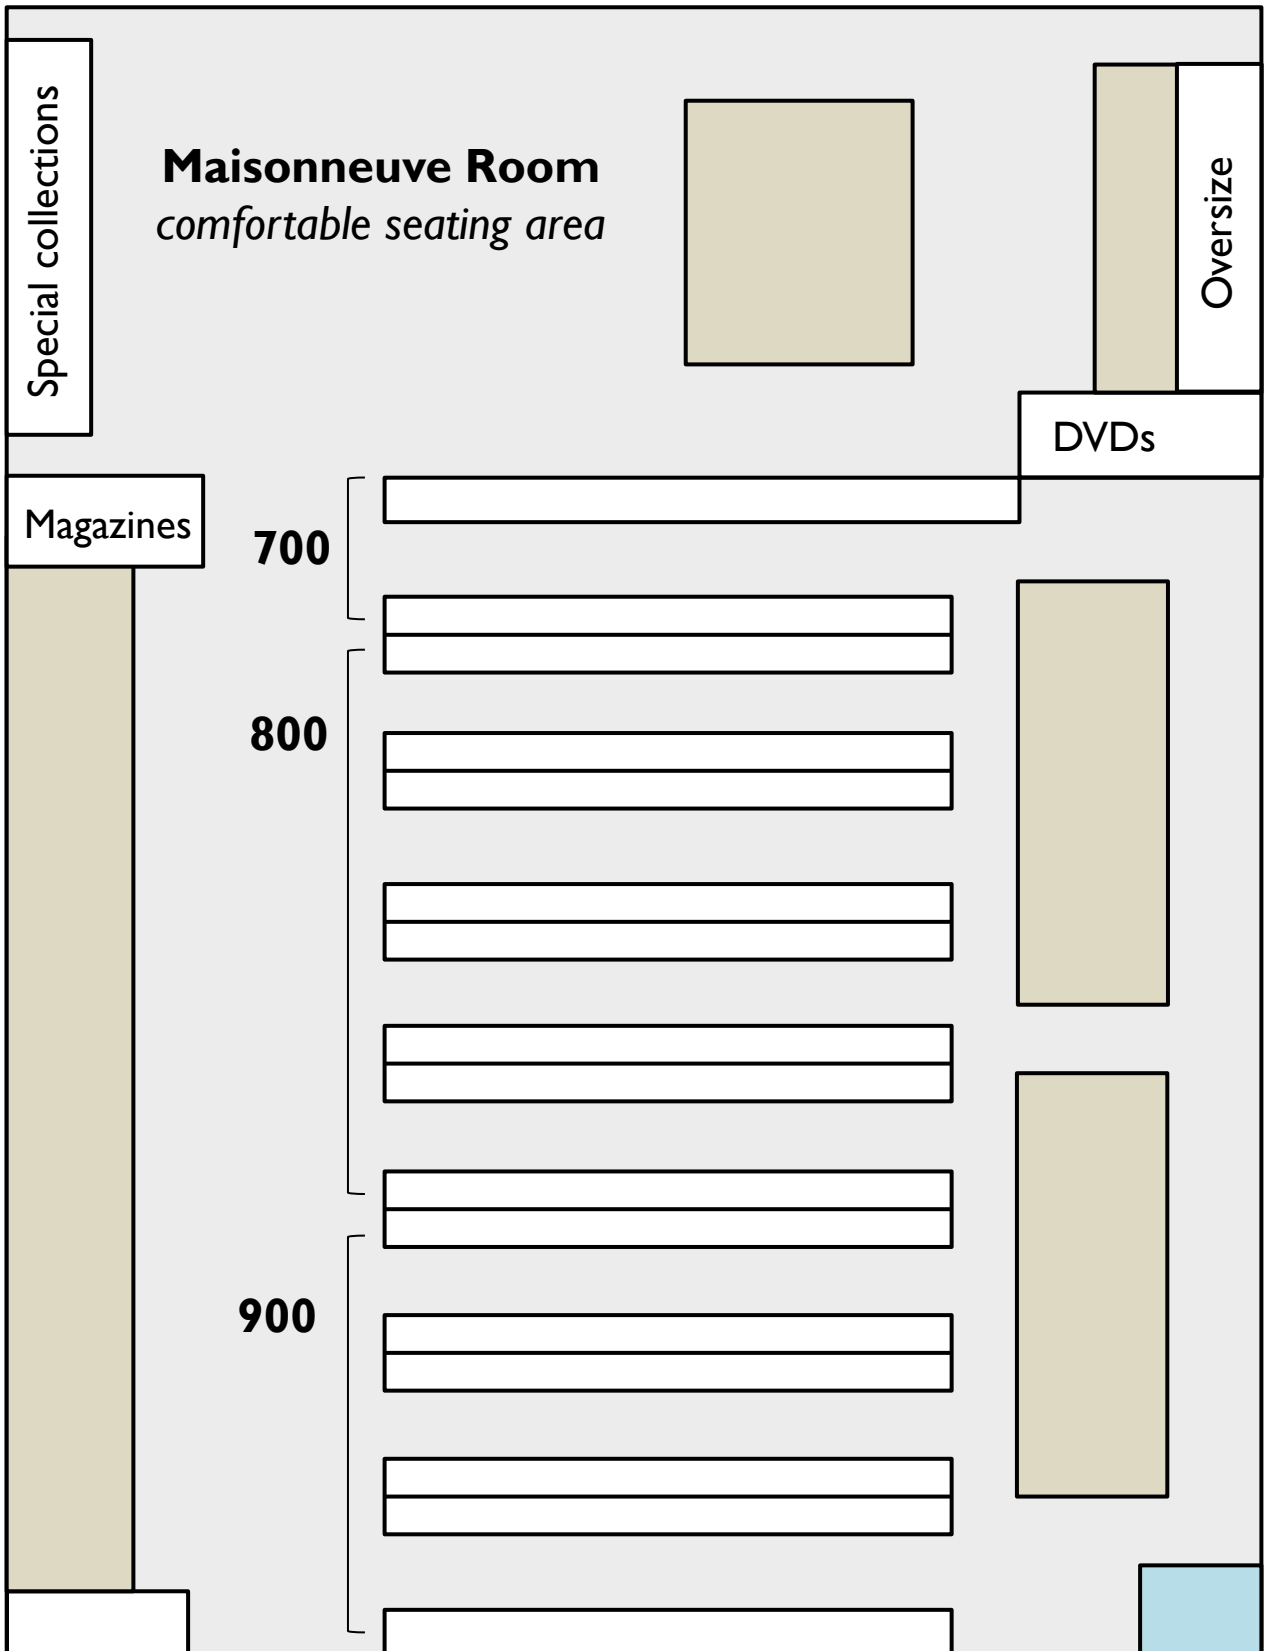

BEVIN LIBRARY FLOORPLAN

 : desks

 : height-adjustable desk

Classes 000-699 are shelved downstairs in the Bracken Library