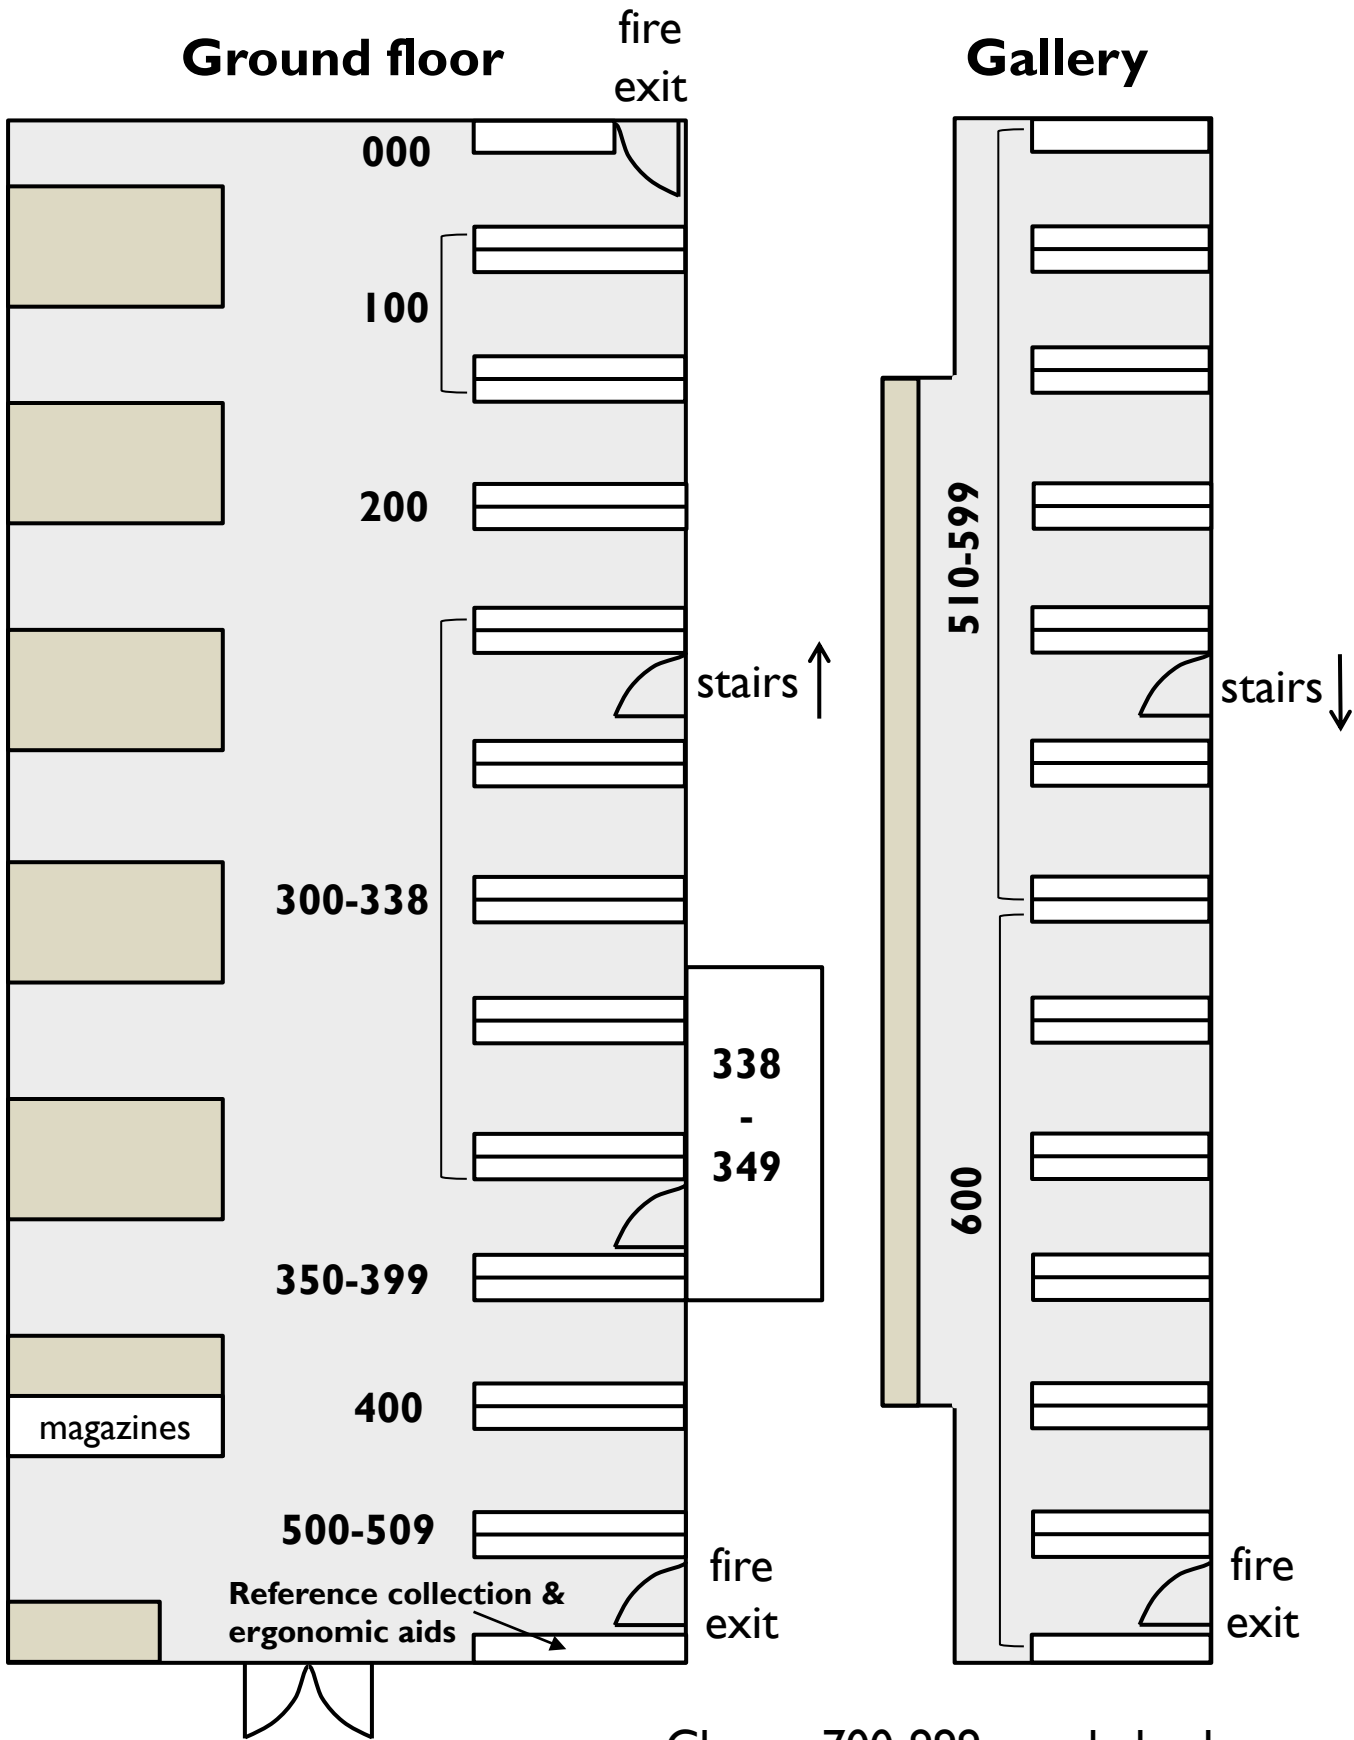

BRACKEN LIBRARY FLOORPLAN

Classes 700-999 are shelved upstairs in the Bevin Library